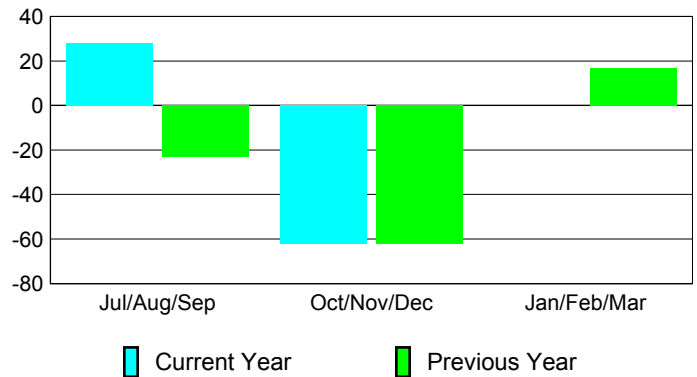

Membership Results
2012-2013

Membership
2011-2012

Month	Net Memb Goal	Actual New Memb	Actual Dropped Memb	Gain/Loss of Memb	Gain/Loss of Memb
Jul/Aug/Sep		49	-21	28	-23
Oct/Nov/Dec		31	-93	-62	-62
Jan/Feb/Mar					17
Totals		80	-114	-34	-68

Membership Results 2012-2013

Goal, New, Dropped, Gain/Loss

Comparison of Membership Gain/Loss

Current Year Compared to the Previous Year

Gender Comparison 2012-2013

Jan/Feb/Mar

Male

Female