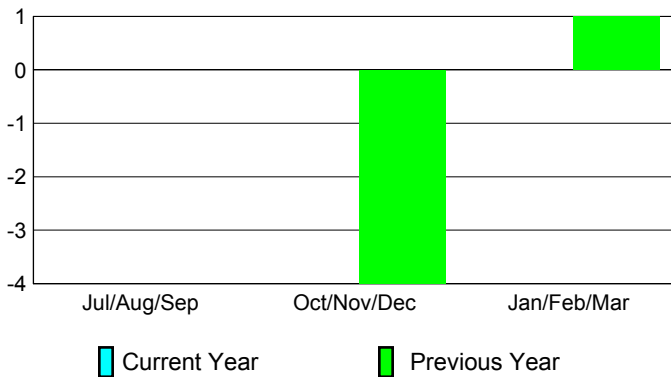

2012-2013 GMT Reports for District (or Undistricted) **District LA 6**

GMT: Ricardo Shoiti Komatsu

Location: BRAZIL

GMT CA: 3

CLUBS

Club Results
2012-2013

Clubs
2011-2012

Month	New Club Goal	Actual New Clubs	Actual Dropped Clubs	Gain/Loss of Clubs	Gain/Loss of Clubs
Jul/Aug/Sep		0	0	0	0
Oct/Nov/Dec		0	0	0	-4
Jan/Feb/Mar					1
Totals		0	0	0	-3

Club Results 2012-2013

Goal, New, Dropped, Gain/Loss

Comparison of Club Gain/Loss

Current Year Compared to the Previous Year

YTD Status Quo Clubs 2012-2013

Status Quo Clubs Compared to Status Quo Members

MEMBERSHIP