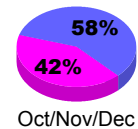

Membership Results
2012-2013

Membership
2011-2012

Month	Net Memb Goal	Actual New Memb	Actual Dropped Memb	Gain/Loss of Memb	Gain/Loss of Memb
Jul/Aug/Sep		49	-21	28	-23
Oct/Nov/Dec		31	-93	-62	-62
Jan/Feb/Mar					17
Totals		80	-114	-34	-68

Membership Results 2012-2013

Goal, New, Dropped, Gain/Loss

Comparison of Membership Gain/Loss

Current Year Compared to the Previous Year

Gender Comparison 2012-2013

Jan/Feb/Mar

Male

Female