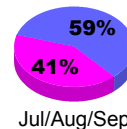

Membership Results
2012-2013

Membership
2011-2012

Month	Net Memb Goal	Actual New Memb	Actual Dropped Memb	Gain/Loss of Memb	Gain/Loss of Memb
Jul/Aug/Sep		49	-21	28	-23
Oct/Nov/Dec		31	-93	-62	-62
Jan/Feb/Mar					17
Totals		80	-114	-34	-68

Membership Results 2012-2013

Goal, New, Dropped, Gain/Loss

Comparison of Membership Gain/Loss

Current Year Compared to the Previous Year

Gender Comparison 2012-2013

Jan/Feb/Mar

Male

Female