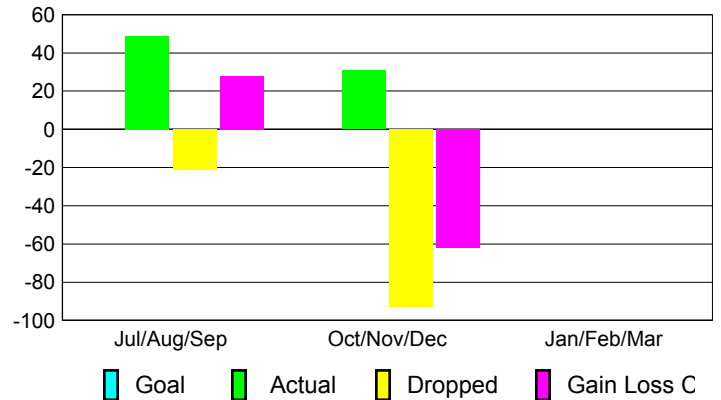

Membership Results 2012-2013

Goal, New, Dropped, Gain/Loss

Comparison of Membership Gain/Loss

Current Year Compared to the Previous Year